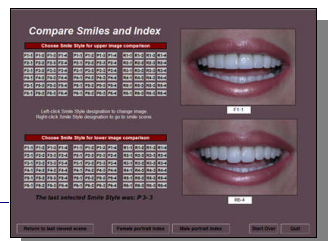

Interactive Smile Style Guide

- **iSSG** is totally interactive. Click on your choices to view them instantly; visually build the smile configuration you and your patient desire.
- **Hundreds** of additional images are working behind the scenes to help you design your next smile makeover.
- The resulting Smile Style can be seen from a close-up front view, close-up side view, and **portrait view**.
- All Smile Styles can be seen in both **male** and **female** portraits!
- Close-up views of all Smile Styles are printable!

Introducing **iSSG 2.0** with these added features:

- Display any number of the 6 smile designs in step two, eliminating as desired to enhance the patients ability to choose their favorite.
- Cuspid comparisons from side and front view
- Portraits can be zoomed for better view of smile
- Portrait and close up comparison pages allow you to display any of the 72 Smile Styles next to any other Smile Style.

Available as a download only or with physical CD

Price: iSSG with SSG $149
iSSG 2.0 with SSG $199
iSSG 2.0 download only $149

(The iSSG is not an imaging program, these images will not export to other software programs)

iSSG 2.0

Added features