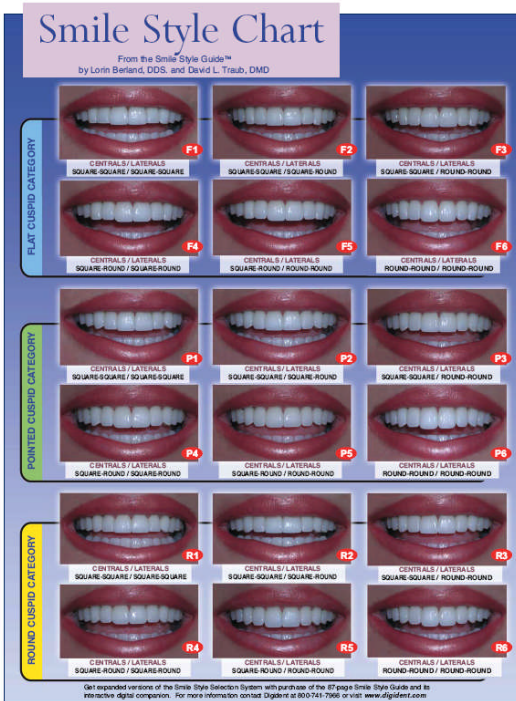

Chart and Poster

Price:

Charts: Set of 5 charts $25, each additional chart $5
100-499 charts $4 each
500 or more charts $3 each

Posters: $39 each