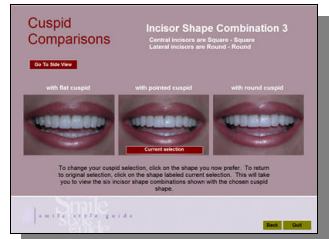

Interactive Smile Style Guide

- **iSSG** is totally interactive. Click on your choices to view them instantly; visually build the smile configuration you and your patient desire.
- **Hundreds** of additional images are working behind the scenes to help you design your next smile makeover.
- The resulting Smile Style can be seen from a close-up front view, close-up side view, and **portrait view**.
- All Smile Styles can be seen in both **male** and **female** portraits!
- Close-up views of all Smile Styles are printable!

Introducing **iSSG 2.0** with these added features:

- Display any number of the 6 smile designs in step two, eliminating as desired to enhance the patients ability to choose their favorite.
- Cuspid comparisons from side and front view
- Portraits can be zoomed for better view of smile
- Portrait and close up comparison pages allow you to display any of the 72 Smile Styles next to any other Smile Style.

Available as a download only or with physical CD

Price: iSSG with SSG $149
iSSG 2.0 with SSG $199
iSSG 2.0 download only $149

(The iSSG is not an imaging program, these images will not export to other software programs)

iSSG 2.0

Added features