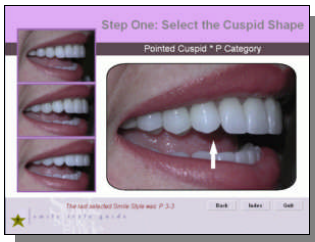

Smile Style Guide

Price: \$99

All smile designs are shown on the same face! This way the choice of smile design is not affected by the esthetic distraction of differing facial features.

All smile designs are shown from the side view as well as the front view. This allows you to judge how the design looks from the side, an angle from which we are often viewed but never see ourselves.

Lorin Library Interactive Smile Style Guide

Computerized interactive 3-Step smile design process!

The *iSSG* creates additional depth to the Smile Style Guide resource.

With the new digital interface you become the sketch artist, building your patient's dream smile simply by clicking on the components they choose!