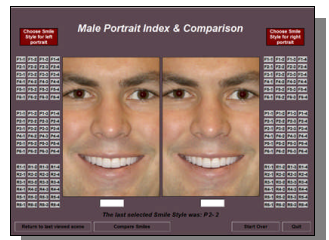

Step 3: Select relative length.

View all 72 variations in multiple formats from close-up front and side to portrait views in both male and female models.

Interactive Smile Style Guide

- **iSSG** is totally interactive. Click on your choices to view them instantly; visually build the smile configuration you and your patient desire.
- **Hundreds** of additional images are working behind the scenes to help you design your next smile makeover.
- The resulting Smile Style can be seen from a close-up front view, close-up side view, and **portrait view**.
- All Smile Styles can be seen in both **male** and **female** portraits!
- Close-up views of all Smile Styles are printable!

Introducing **iSSG 2.0** with these added features:

- Display any number of the 6 smile designs in step two, eliminating as desired to enhance the patients ability to choose their favorite.
- Cuspid comparisons from side and front view
- Portraits can be zoomed for better view of smile
- Portrait and close up comparison pages allow you to display any of the 72 Smile Styles next to any other Smile Style.

Available as a download only or with physical CD

Price: iSSG with SSG \$149
 iSSG 2.0 with SSG \$199
 iSSG 2.0 download only \$149

(The iSSG is not an imaging program, these images will not export to other software programs)

iSSG 2.0

Added features

Lorin Library Smile Style Chart

No cosmetic practice should be without it.

The Smile Style Chart and Poster have been designed to be a quick reference to the 18 basic smile designs of the Lorin Library. The chart is a laminated 8.5 x 11 inch card perfect for small spaces. The Poster is 16 x 20 inches perfect for your lab scripting area or workbench.