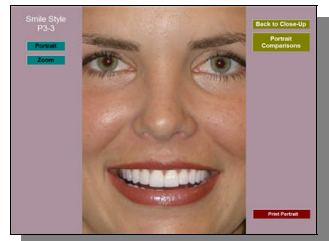

Interactive Smile Style Guide

- **iSSG** is totally interactive. Click on your choices to view them instantly; visually build the smile configuration you and your patient desire.
- **Hundreds** of additional images are working behind the scenes to help you design your next smile makeover.
- The resulting Smile Style can be seen from a close-up front view, close-up side view, and **portrait view**.
- All Smile Styles can be seen in both **male** and **female** portraits!
- Close-up views of all Smile Styles are printable!

Introducing **iSSG 2.0** with these added features:

- Display any number of the 6 smile designs in step two, eliminating as desired to enhance the patients ability to choose their favorite.
- Cuspid comparisons from side and front view
- Portraits can be zoomed for better view of smile
- Portrait and close up comparison pages allow you to display any of the 72 Smile Styles next to any other Smile Style.

Available as a download only or with physical CD

Price: iSSG with SSG $149
iSSG 2.0 with SSG $199
iSSG 2.0 download only $149

(The iSSG is not an imaging program, these images will not export to other software programs)

iSSG 2.0

Added features