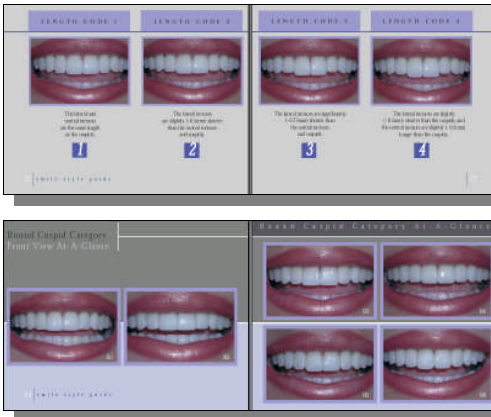

**Digital Smile
Designs CD**

Price: \$847

Price includes the Digital Smile Designs CD and the Smile Style guide

A bonus for imaging programs that can read psd formatted images; teeth are digitally cut out to be used individually for tooth-by-tooth imaging!

Lorin Library Smile Style Guide

Second edition

The second edition of the SSG is an easy and effective smile design resource. It will help you create the perfect smile for your patient, with 88 full color pages including sections on patient education and smile design strategy. Use the Guide's 3 easy steps to help your patient choose from our 18 beautiful smile designs.